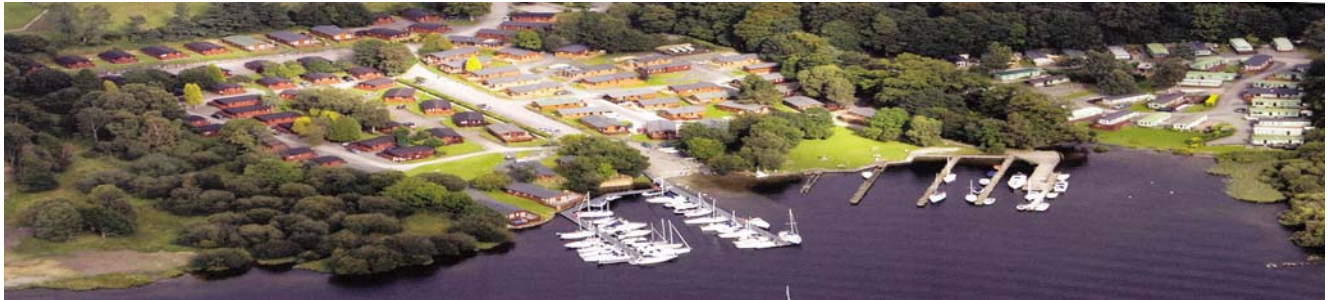

NORTHUMBRIA POLICE FEDERATION HOLIDAY LODGE

We have secured exclusive use of a Lodge at

White Cross Bay, Windermere

This site is situated on the banks of Lake Windermere, with, gym, heated indoor pool, sauna, family lounge bar with weekend entertainment, takeaway, tennis courts and boat launching facilities, this site is suitable for all age ranges. It is brand new Deluxe standard Lodge with a fully fitted kitchen, washer drier, fridge freezer, TVs, DVD, Barbecue, patio set etc. Fully equipped with all linen, and crockery, with two bedrooms, Main Bedroom with en-suite bathroom, and like almost all 6 berth lodges, a bed settee in the living room. It also has central heating with combi boilers with radiators, double glazing as standard, free WI-FI, free gas and electricity, no pets permitted.

This is for hire on a weekly basis from Northumbria Police Federation at a **HUGE 25% discount** off the sites published price for Subscribing Federation Members, Superintendents Association members, retired police officers and police staff (who belong to an equivalent Staff Association). Our Lodge is a 40 x 20 foot Heritage Tranquillity, available from early March to late November. Actual Lodge photos below:-